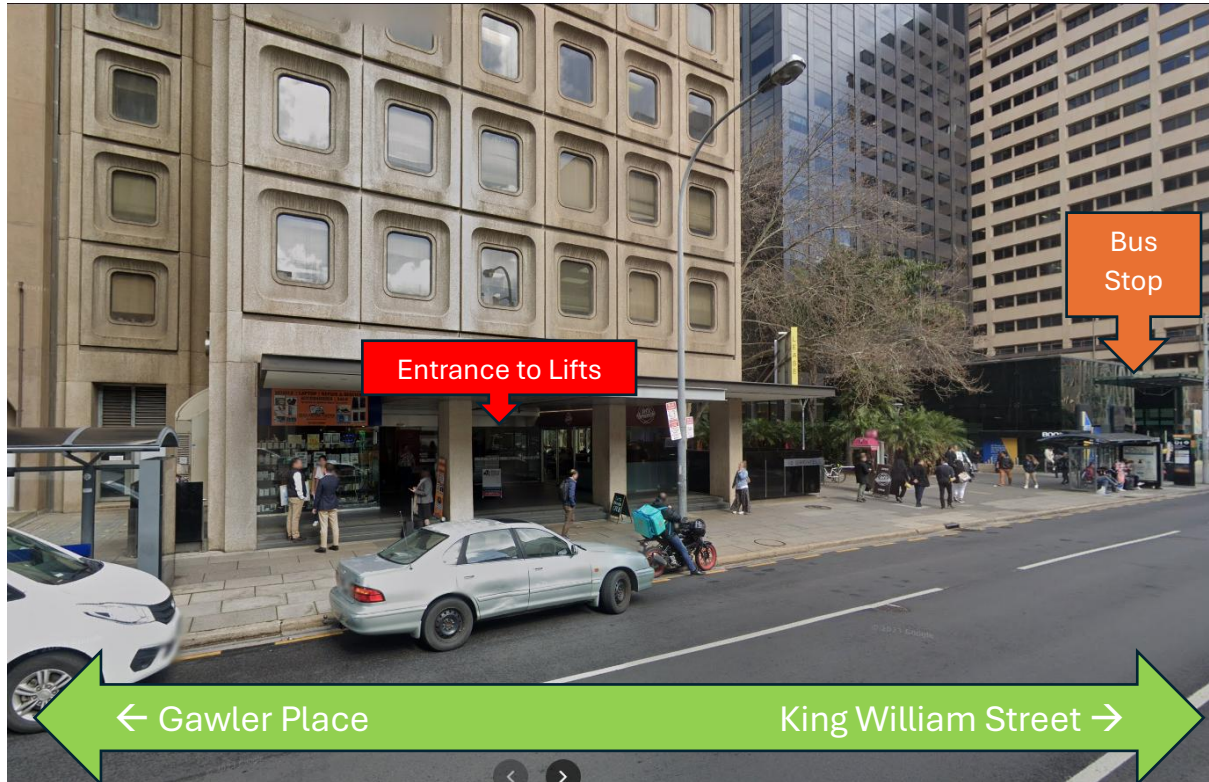

Welcome to Academy IT! To ensure a smooth journey to our training rooms, this guide provides comprehensive directions and travel options. Our offices are conveniently located in the heart of Adelaide, making them easily accessible via public transportation, car, and bicycle.

Location - Academy IT - Level 4, 45 Grenfell Street, Adelaide, SA 5000, Australia

Public Transportation

By Bus

Adelaide's bus network is extensive and covers all major areas. Here's how you can get to Academy IT by bus:

- Alight at the "Grenfell Street Stop F1" or "Grenfell Street Stop G1", depending on the direction of travel.

3. Walking Directions from Bus Stop:

- From Stop F1: Walk west on Grenfell Street towards King William Street. Academy IT is approximately a 2-minute walk.
- From Stop G1: Walk east on Grenfell Street. Academy IT is approximately a 3-minute walk.

- A 7-minute walk from the office.

3. Secure Parking on Rundle Mall:

- Located at 90-100 Grenfell Street, a 3-minute walk from Academy IT.

Directions from Major Highways

1. From North:

- Take Main North Road and continue on O'Connell Street.
- Follow King William Road to Grenfell Street.